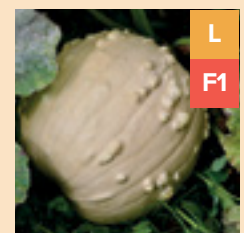

S
F1

Eros

Very dark burnt orange colour, highly attractive in the field and on display. Thick, dark green handles that are reliable, sturdy, and can withstand transport.

XL
F1

White Lightning

Market-leading white pumpkin with strong retail appeal. Classic round Halloween shape with slight ribbing. Sturdy, heavy handle for durability and ease of handling.

L
F1

Scarface

Large warty fruit with eye-catching texture. Firm, durable warts and rind for handling and transport. Slightly upright shape adds uniqueness to displays.

L
F1

New Moon

Vigorous full-vine habit delivering consistent yields. Thick white flesh prized for culinary and display purposes. Uniform, round to slightly tall fruit shape enhancing marketability.