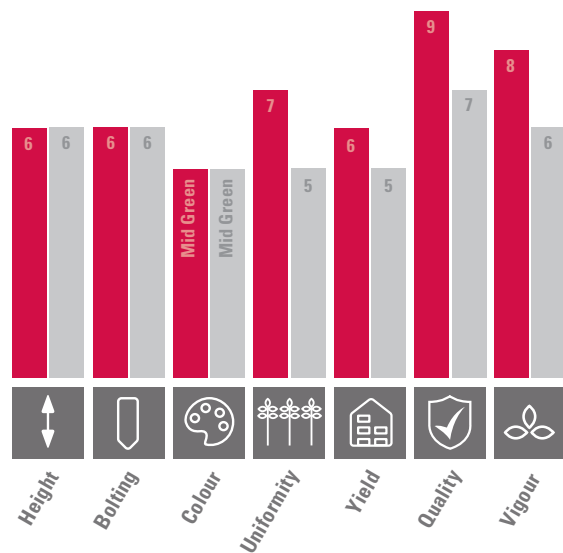

KEY FEATURES

- Very vigorous and quick to establish
- Excellent for field production
- Suits spring and autumn production

CARIBE

Description: A vigorous variety suited to early and late production. Caribe has an erect habit with wide dark green healthy foliage and good-sized leaves. Very aromatic and uniform to harvest. It has high yield potential and good tolerance to bolting in cooler conditions.

Performance: Scores assigned from Elsoms' own trials.

■ Caribe ■ Industry standard Key: 1=low 10=high

Maturity: 48 days

Growing: Direct seed rate 15-20kg per ha.

Pot sow rate 30-35 seeds per pot.

Elsoms own trials have shown Caribe to be suitable for pot, field grown or as a micro green.