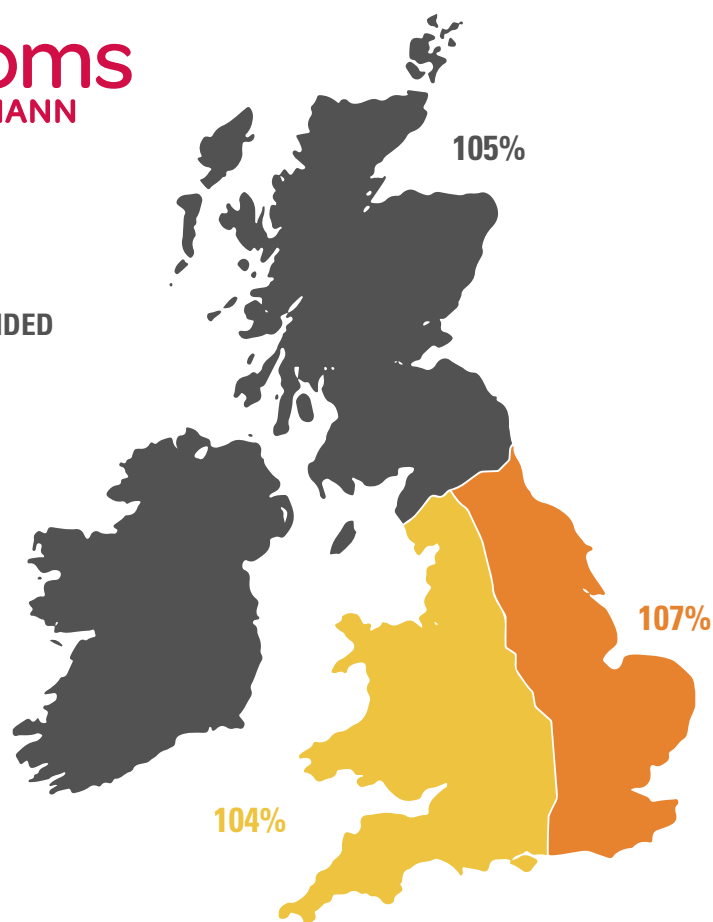

# BOLTON

**Cross:** KWS Cassia x California

**CROP:** WINTER BARLEY

**GROUP:** 2 ROW FEED

**STATUS:** FULLY RECOMMENDED FOR THE UK

	<b>Bolton</b>	<b>106</b>
	Bazooka (Hybrid) (c)	106
	KWS Orwell (c)	102

### Yield UK

	<b>Bolton</b>	<b>83</b>
	Bazooka (Hybrid) (c)	85
	KWS Orwell (c)	80

### Untreated Yield UK\*

\*as % of treated yield

	<b>Bolton</b>	<b>8</b>
	Bazooka (Hybrid) (c)	7
	KWS Orwell (c)	8

### Lodging

**Elsoms**  
The Seed Specialists

	Mildew	Brown Rust	Rynchosporium	Net Blotch
<b>Bolton</b>	<b>6</b>	<b>5</b>	<b>5</b>	<b>(5)</b> BaYMV Resistant
Bazooka	5	5	6	6 BaYMV Resistant
Orwell	3	7	6	5 BaYMV Resistant