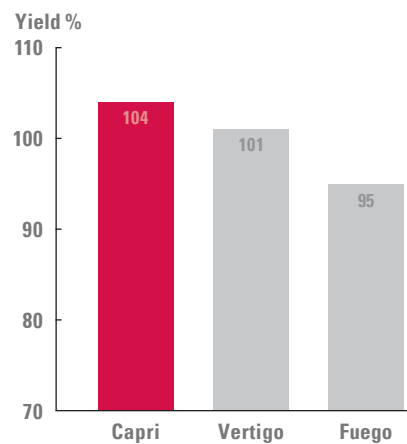

KEY FEATURES

- High yielding
- Early maturity
- Performing well across Europe
- High protein content*
- Excellent harvest standing
- Suitable for human consumption/export markets
- Very good seed availability

CAPRI

Spring Beans

Description: Exclusively available from Wynnstay. A very high yielding, early maturity spring bean, suitable for premium export markets due to its attractive seed size/shape characteristics.